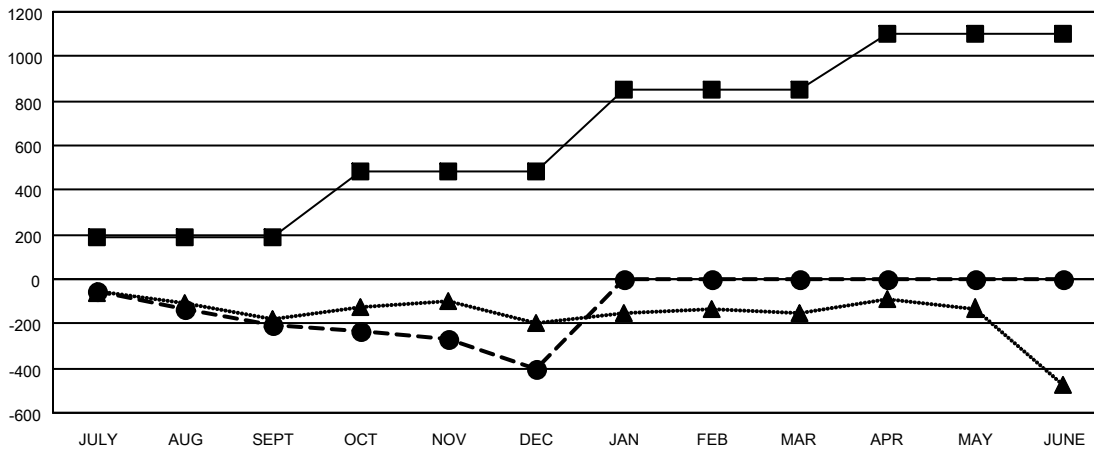

GMT MONTHLY MEMBERSHIP PROGRESS REPORT

Results as of: 12/31/2019

Multiple District A

LOCATION: ONTARIO

GMT: OPEN

GMT CA 2

Clubs			
RESULTS FOR 2019-2020			
QUARTER	NEW CLUB GOAL	NEW CLUBS	DROPPED CLUBS
JULY/AUG/SEPT	4	0	1
OCT/NOV/DEC	5	1	3
JAN/FEB/MAR	6	0	0
APR/MAY/JUNE	5	0	0

Members			
RESULTS FOR 2019-2020			
QUARTER	MEMBER GROWTH NET GOAL	MEMBER GROWTH ACTUAL	DROPPED MEMBERS ACTUAL (including transfers)
JULY/AUG/SEPT	190	217	381
OCT/NOV/DEC	297	403	560
JAN/FEB/MAR	365	0	0
APR/MAY/JUNE	252	0	0

GOALS AND ACTUAL NEW CLUBS CUMULATIVE

- - CURRENT YEAR GOALS FOR NEW CLUBS
- - CURRENT YEAR ACTUAL NEW CLUBS
- ▲ - LAST YEAR ACTUAL NEW CLUBS

GOALS AND ACTUAL MEMBERS CUMULATIVE

- - MEMBER GROWTH NET GOAL
- - MEMBER GROWTH ACTUAL
- ▲ - LAST YEAR MEMBERSHIP ACTUAL