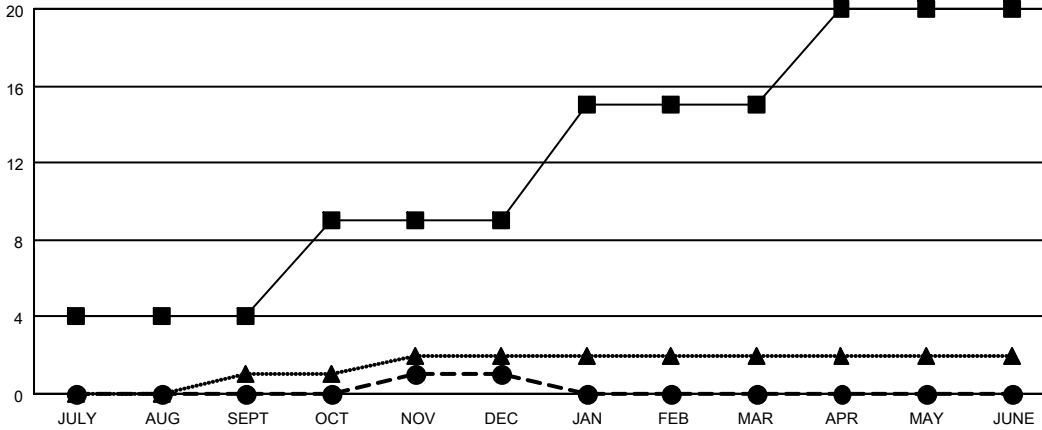

GMT MONTHLY MEMBERSHIP PROGRESS REPORT

Results as of: 12/31/2019

Multiple District A

LOCATION: ONTARIO

GMT: OPEN

GMT CA 2

Clubs			
RESULTS FOR 2019-2020			
QUARTER	NEW CLUB GOAL	NEW CLUBS	DROPPED CLUBS
JULY/AUG/SEPT	4	0	1
OCT/NOV/DEC	5	1	3
JAN/FEB/MAR	6	0	0
APR/MAY/JUNE	5	0	0

Members			
RESULTS FOR 2019-2020			
QUARTER	MEMBER GROWTH NET GOAL	MEMBER GROWTH ACTUAL	DROPPED MEMBERS ACTUAL (including transfers)
JULY/AUG/SEPT	190	217	381
OCT/NOV/DEC	297	403	560
JAN/FEB/MAR	365	0	0
APR/MAY/JUNE	252	0	0

GOALS AND ACTUAL NEW CLUBS CUMULATIVE

- - CURRENT YEAR GOALS FOR NEW CLUBS
- - CURRENT YEAR ACTUAL NEW CLUBS
- ▲ - LAST YEAR ACTUAL NEW CLUBS

GOALS AND ACTUAL MEMBERS CUMULATIVE

- - MEMBER GROWTH NET GOAL
- - MEMBER GROWTH ACTUAL
- ▲ - LAST YEAR MEMBERSHIP ACTUAL